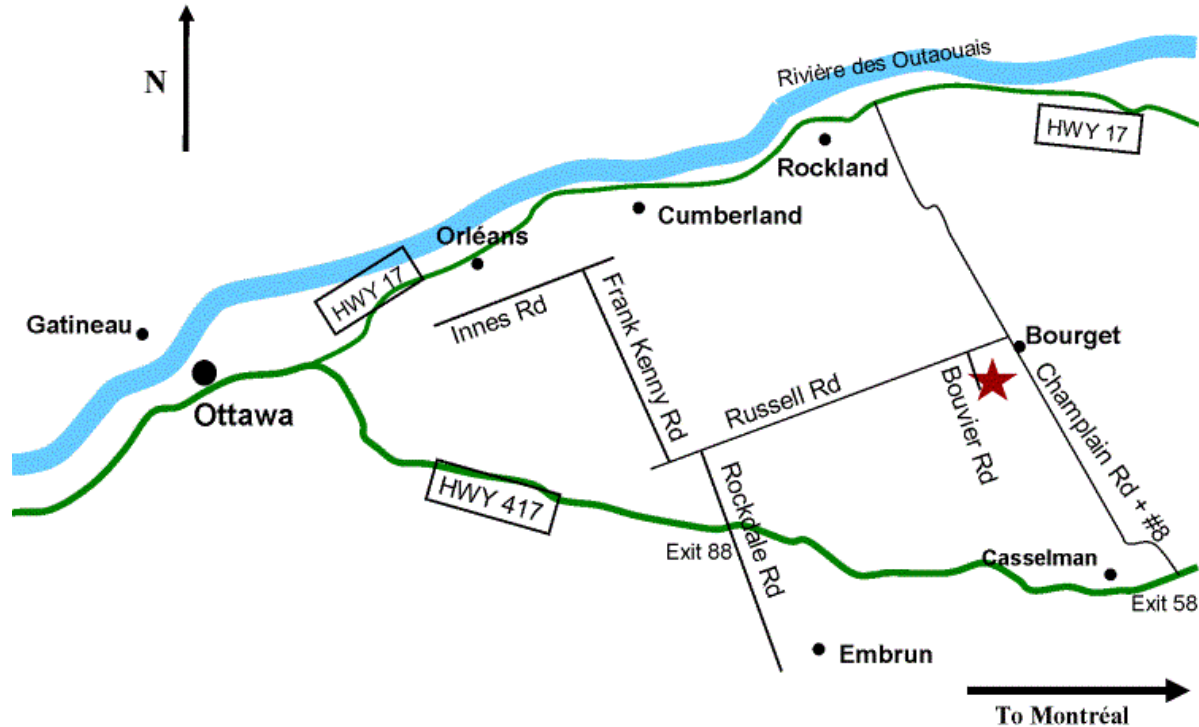

The Bourget Inn & Spa Resort

4105 Bouvier Road, Bourget Ontario K0A 1E0

Tel: 1-866-487-3277

Important Note: Once outside of Ottawa GPS's may direct you onto forest roads not suited for everyday driving. Please bring a copy of the directions below with you.

From Ottawa, Ontario

(25 min. east of Ottawa / 45 min. from downtown)

1. Follow Highway 417 Eastbound (towards Montreal)
2. Take Exit 88 (Rockdale Road)
3. Turn Left on Rockdale Road. Proceed past Vars.
4. Turn Right on Russell Road. Drive 15 km.
(watch for St. Francis Xavier School, next right turn is Bouvier Rd.)
5. Turn Right on Bouvier Road. Drive 1.5 km.

From Orleans, Ontario

(25-30 min.)

1. Follow Frank Kenny Southbound
2. Turn Left on Russell Road. Drive 16 km.
(watch for St. Francis Xavier School, next right turn is Bouvier Rd.)
3. Turn Right on Bouvier Road. Drive 1.5km.